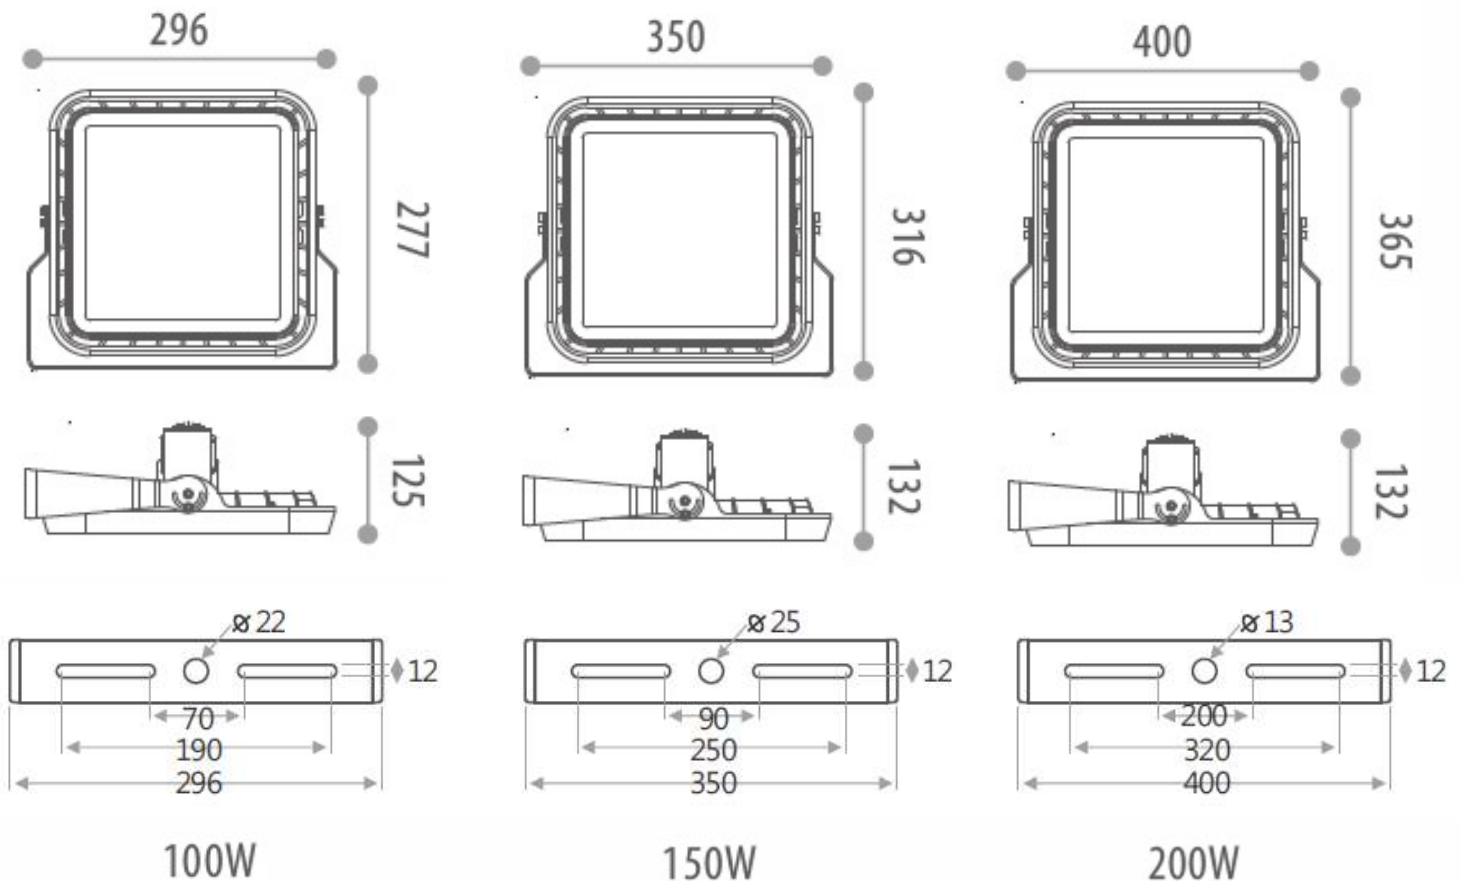

Product Specification

Title	L type 100W	L type 150W	L type 200W
Size(mm)	296x277x125mm	350x316x132mm	400x365x132mm
Weight(g)	3.7Kg	4.7Kg	6.8Kg
Rated Input Voltage(V)	100~277 Vac		
Power Consumption(W)	100W	150W	200W
Color Rendering Index(CRI)	> 70Ra		
LED Light Efficiency(lm/W)	130lm/W		
Total Liminous Flux(lm)	13,000lm	19,500lm	26,000lm
Color Temperature(K)	5,700K		
Beam Angle	110°		
Life Time	50,000hr		
Available Temperature(°C)	-30°C~45°C		
IK Grade	IK08		
IP Grade	IP66		

Product Drawing