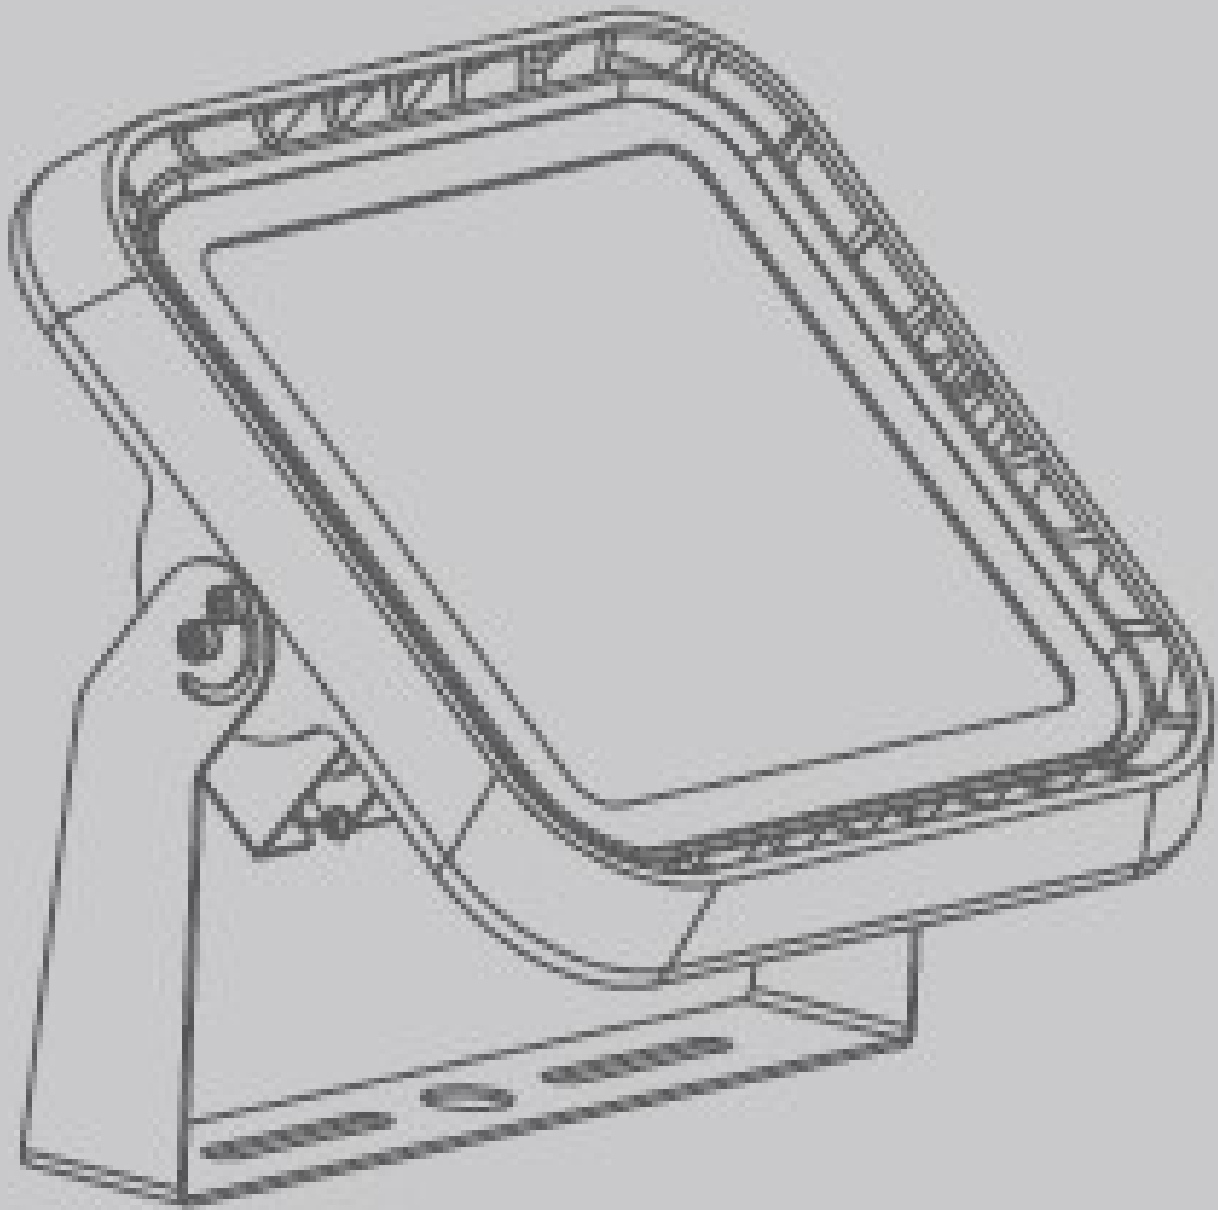

# SPECIFICATIONS SHEET

## LED Flood Light( L-Type )

100W, 150W, 200W

#### FEATURE

- ▶ Adjustable projecting angle, easy to dismantle and maintain.
- ▶ The high performance on thermal management of highbay light is attributable to the omnidirectional nature of tree-like fins. Thanks to that, air streams are able to enter and exit from all directions.
- ▶ Each single cooling fin is processed with a fillet that could eliminates any sharp or burr edges causing injury when handled during installation
- ▶ More widely usage fields.
- ▶ VDE/UL listed 3\*1.0mm<sup>2</sup> rubber cable with cold-pressed terminal.
- ▶ .ies/.ldt files are available.

## Product Specification

Title	L type 100W	L type 150W	L type 200W
Size(mm)	296x277x125mm	350x316x132mm	400x365x132mm
Weight(g)	3.7Kg	4.7Kg	6.8Kg
Rated Input Voltage(V)	100~277 Vac		
Power Consumption(W)	100W	150W	200W
Color Rendering Index(CRI)	> 70Ra		
LED Light Efficiency(lm/W)	130lm/W		
Total Liminous Flux(lm)	13,000lm	19,500lm	26,000lm
Color Temperature(K)	5,700K		
Beam Angle	110°		
Life Time	50,000hr		
Available Temperature(°C)	-30°C~45°C		
IK Grade	IK08		
IP Grade	IP66		