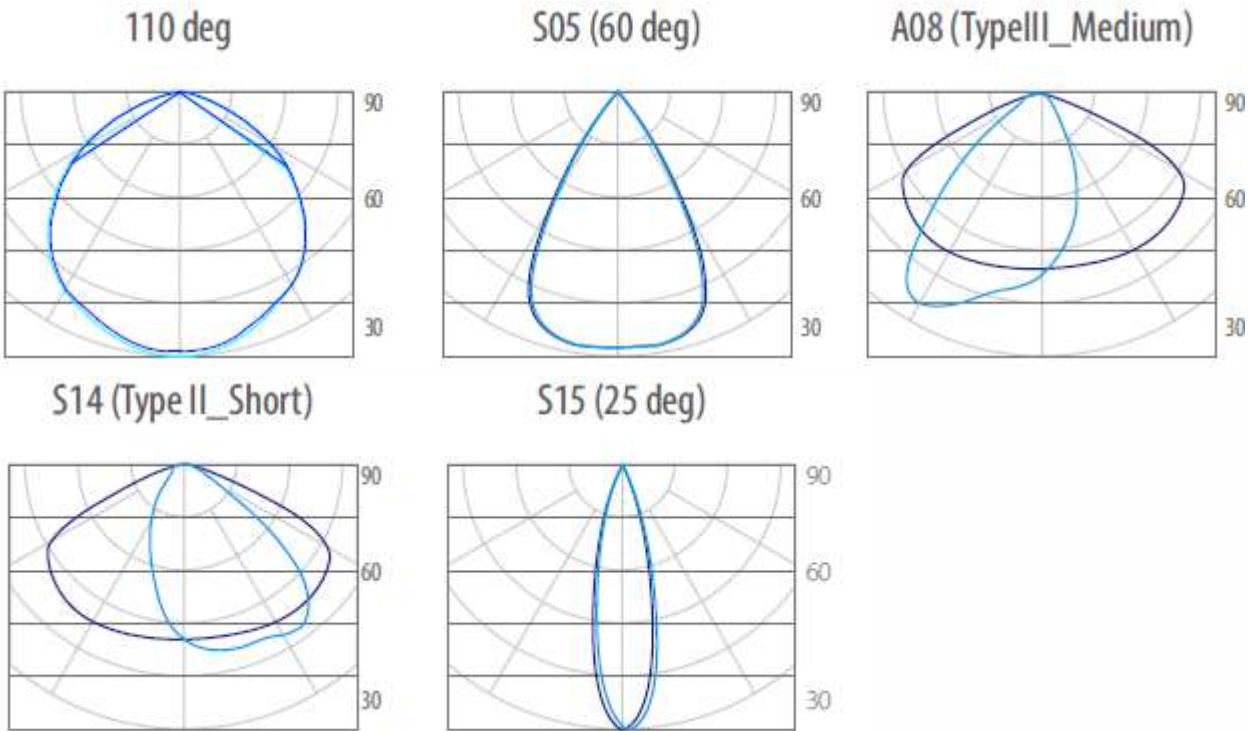

배광 특성 Distribution Curve