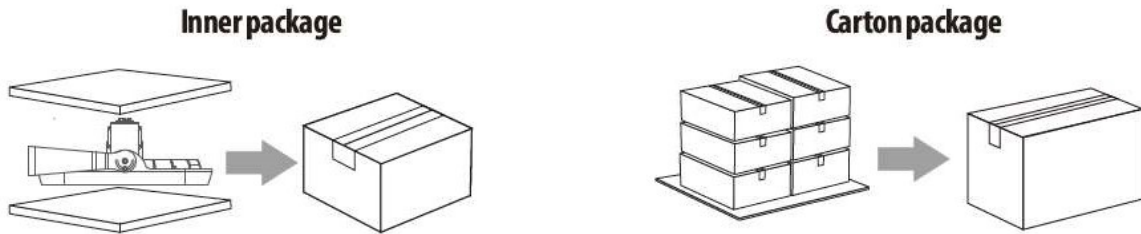

포장 사양 Packing Specifications

PACKAGE

Part No.	Packing	Inner box size (mm)	Inner box G.W.	Outer carton size (mm)	Outer carton G.W.
50w flood light	1 pcs per inner box, 8 inner box per outer carton	280*270*90	2.2 kg	560*295*390	18.4 kg
80w / 100w flood light	1 pcs per inner box, 4 inner box per outer carton	360*330*185	3.67 kg	690*375*405	15.8 kg
120w / 150 flood light	1 pcs per inner box, 4 inner box per outer carton	410*370*195	4.73 kg	770*425*425	20.2 kg
200w / 230w flood light	1 pcs per inner box, 2 inner box per outer carton	455*420*195	6.8 kg	470*435*420	15.1 kg