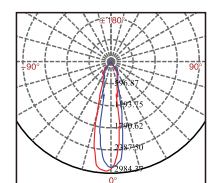

NLED1102DC 15W 24°