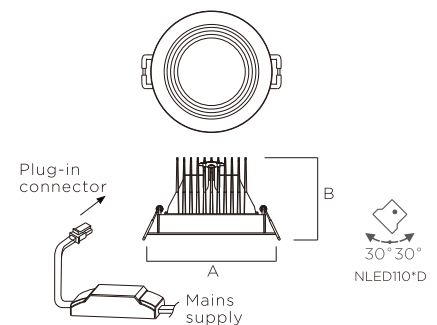

Watts	A	B	Cut-out
4W/6W	Ø75	48	Ø65
4W/6W(D)	Ø85	48	Ø75
9W/12W/15W	Ø98	63	Ø85
9W/12W/15W(D)	Ø108	63	Ø95
13W/20W/27W	Ø145	87	Ø120
25W/35W	Ø170	101	Ø150