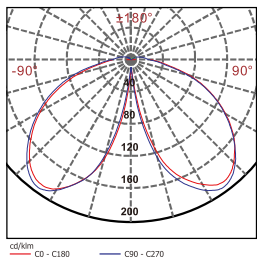

### TECHNICAL DETAILS

- COB LED
- Rated life: 30,000 hours

NPTLED354

NWMLLED354

NBLLED354

Model	Colour temp.	Lumens	CRI	PF
NBLLED354	3000K/4000K/6500K	640 lm	>70	>0.9