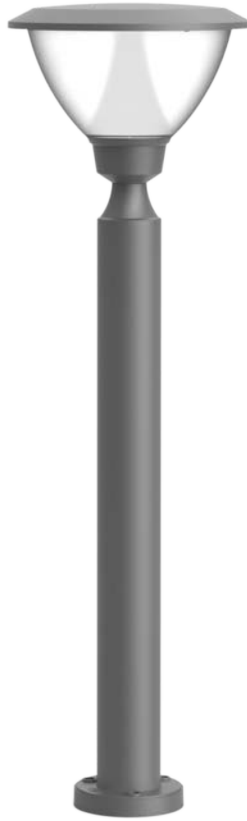

# NBLLED354

### CONSTRUCTION

- Die-casting aluminium housing
- Pre-treated for corrosion resistance
- PC diffuser
- LED driver included
- Choice of three finishes:
  - Black (similar to RAL 7021)
  - Dark grey (similar to RAL 7037)
  - Light grey (similar to RAL 7023)

### TECHNICAL DETAILS

- COB LED
- Rated life: 30,000 hours

NPTLED354

NWMLLED354

NBLLED354

Model	Colour temp.	Lumens	CRI	PF
NBLLED354	3000K/4000K/6500K	640 lm	>70	>0.9