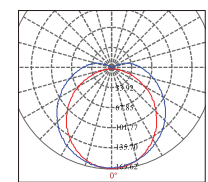

Model	Watts	Colour temp.	Lumens	CRI	PF
NBTLED T5E4/03	4W	3000K/4000K/6500K	380 lm	70	0.5
NBTLED T5E7/06	7W	3000K/4000K/6500K	665 lm	70	0.5
NBTLED T5E11/09	11W	3000K/4000K/6500K	1,045 lm	70	0.5
NBTLED T5E14/12	14W	3000K/4000K/6500K	1,330 lm	70	0.5

Accessories	Description
Jumper cable	NBTLED T5E Jumper Cable (3 wires 25CM long)

NBTLED T5E4/03 140° NBTLED T5E7/06 140°