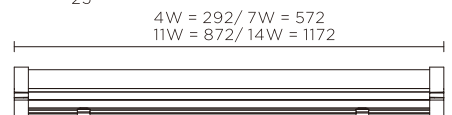

Model	Watts	Colour temp.	Lumens	CRI	PF
NBTLED T5E4/03	4W	3000K/4000K/6500K	380 lm	70	0.5
NBTLED T5E7/06	7W	3000K/4000K/6500K	665 lm	70	0.5
NBTLED T5E11/09	11W	3000K/4000K/6500K	1,045 lm	70	0.5
NBTLED T5E14/12	14W	3000K/4000K/6500K	1,330 lm	70	0.5

Accessories	Description
Jumper cable	NBTLED T5E Jumper Cable (3 wires 25CM long)

NBTLED T5E4/03 140° NBTLED T5E7/06 140°