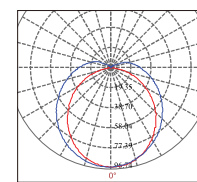

Model	Watts	Colour temp.	Lumens	CRI	PF
NBTLED T5E4/03	4W	3000K/4000K/6500K	380 lm	70	0.5
NBTLED T5E7/06	7W	3000K/4000K/6500K	665 lm	70	0.5
NBTLED T5E11/09	11W	3000K/4000K/6500K	1,045 lm	70	0.5
NBTLED T5E14/12	14W	3000K/4000K/6500K	1,330 lm	70	0.5

Accessories	Description
Jumper cable	NBTLED T5E Jumper Cable (3 wires 25CM long)

NBTLED T5E4/03 140° NBTLED T5E7/06 140°