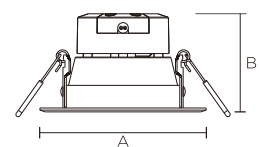

Watts	A	B	Cut-out
4W	Ø94	56	Ø75
6W	Ø104	54	Ø85
8W	Ø114	59	Ø95
10W	Ø140	66	Ø120