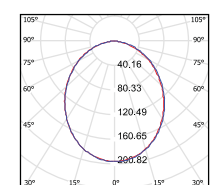

NLED91535 8W 90°