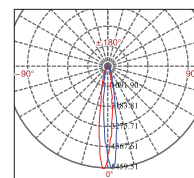

TECHNICAL DETAILS

- COB LED
- Rated life: 30,000 hours

Watts	A	B	C	D
9W	Ø100	120	78	30°
15W	Ø125	120	100	30°
24W	Ø150	140	124	24°
35W	Ø150	160	124	24°

Model	Colour temp.	Lumens	CRI	PF	Beam angle
NDLLED9284M 9W	3000K/3500K/4000K/5700K	770 lm	>80	>0.9	15°/24°/36°
NDLLED9285M 15W	3000K/3500K/4000K/5700K	1,100 lm	>80	>0.9	15°/24°/36°
NDLLED9286AM 24W	3000K/3500K/4000K/5700K	2,000 lm	>80	>0.95	15°/24°/36°/60°
NDLLED9286M 35W	3000K/3500K/4000K/5700K	2,530 lm	>80	>0.95	15°/24°/36°/60°