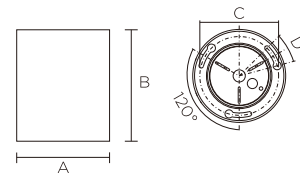

TECHNICAL DETAILS

- COB LED
- Rated life: 30,000 hours

Watts	A	B	C	D
9W	Ø100	120	78	30°
15W	Ø125	120	100	30°
24W	Ø150	140	124	24°
35W	Ø150	160	124	24°

Model	Colour temp.	Lumens	CRI	PF	Beam angle
NDLLED9284M 9W	3000K/3500K/4000K/5700K	770 lm	>80	>0.9	15°/24°/36°
NDLLED9285M 15W	3000K/3500K/4000K/5700K	1,100 lm	>80	>0.9	15°/24°/36°
NDLLED9286AM 24W	3000K/3500K/4000K/5700K	2,000 lm	>80	>0.95	15°/24°/36°/60°
NDLLED9286M 35W	3000K/3500K/4000K/5700K	2,530 lm	>80	>0.95	15°/24°/36°/60°