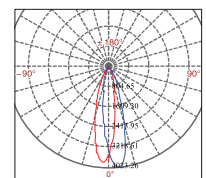

NDLLED9285M 15W 24°