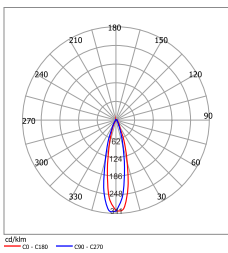

Distance	Illuminance at a Distance	
	Center Beam LUX	Beam Width V H
2m	76.88LUX	0.90m 0.90m
4m	19.22LUX	1.80m 1.80m
6m	8.54LUX	2.70m 2.70m
8m	4.81LUX	3.60m 3.60m
10m	3.08LUX	4.50m 4.50m
12m	2.14LUX	5.40m 5.40m

Vert. Spread: 25.4 Horiz. Spread: 25.4

Model	Input	LED Chip	Watts	Colour temp.	Lumens	CRI
NFLED4011	DC24/110-240V	1x2WCOB	3.5W	3000K	120lm	>80
NFLED4011	DC24/110-240V	1x2WCOB	3.5W	6000K	150lm	>80
NFLED4011-1	DC24/110-240V	1x2WCOB	3.5W	3000K	120lm	>80
NFLED4011-1	DC24/110-240V	1x2WCOB	3.5W	6000K	150lm	>80

Driver

NLED-DV110* (see page 127)