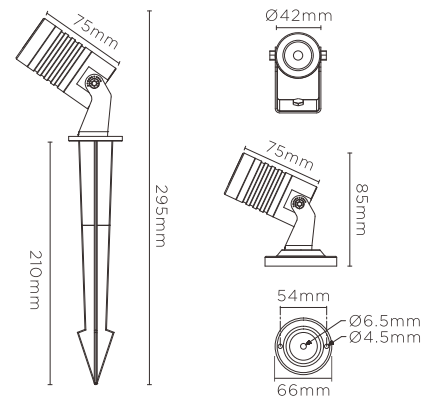

NFLED4011-1

NFLED4011