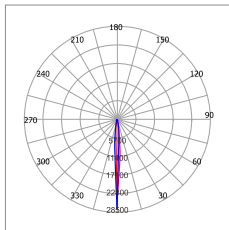

NFLED4014

Center Beam LUX	Beam Width V	H
6177.67LUX	0.2m	0.2m
1544.42LUX	0.5m	0.5m
686.41LUX	0.7m	0.7m
386.10LUX	1.0m	1.0m
247.11LUX	1.20m	1.20m
171.60LUX	1.40m	1.40m

Vert Spread 6.9 Horiz Spread 6.7

cell: nvc
 - C180 - C201

Model	Input	LED Chip	Watts	Colour temp.	Lumens	CRI	Beam angle
NFLED4014	DC24	6x3W	18W	3000K	1600lm	>80	15°, 30°
NFLED4014	DC24	6x3W	18W	6000K	1800lm	>80	15°, 30°
NFLED4014	110-240V	6x3W	18W	3000K	1600lm	>80	15°, 30°
NFLED4014	110-240V	6x3W	18W	6000K	1800lm	>80	15°, 30°