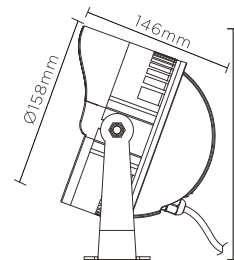

NFLED4014
Windage: 0.025m²
Weight: 2.4kg