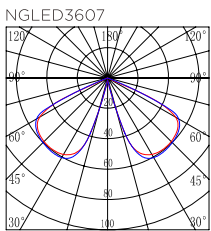

TECHNICAL DETAILS

- SMD LEDs
- Rated life: 30,000 hours

Model	Watts	Colour temp.	Lumens	CRI
NGLED3607	9W	3000K	780 lm	>80
NGLED3607	9W	6000K	800 lm	>80