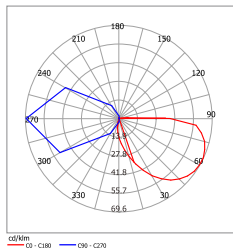

TECHNICAL DETAILS

- CREE LEDs
- Rated life: 30,000 hours

NGLED5615

Model	Watts	Colour temp.	Lumens	CRI
NGLED5615	9W	3000K	167 lm	>80
NGLED5615	9W	6000K	183 lm	>80