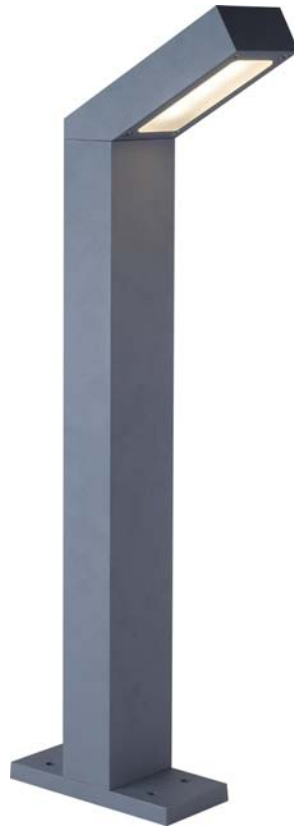

NGLED5615

APPLICATIONS

- Lawns and gardens
- Paths

CONSTRUCTION

- Extruded aluminium housing
- Frost PC
- LED driver included
- Supplied complete with mounting bolts
- Choice of three finishes:
 - Black (similar to RAL 7021)
 - Dark grey (similar to RAL 7037)
 - Light grey (similar to RAL 7023)

TECHNICAL DETAILS

- CREE LEDs
- Rated life: 30,000 hours

NGLED5615

Model	Watts	Colour temp.	Lumens	CRI
NGLED5615	9W	3000K	167 lm	>80
NGLED5615	9W	6000K	183 lm	>80