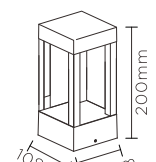

NGLED5653-2