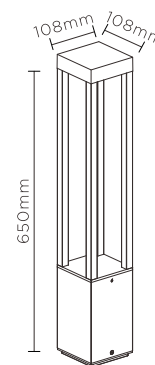

NGLED5653-1