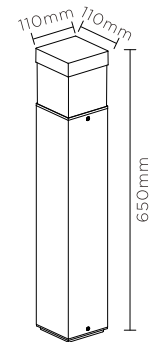

NGLED5663-1