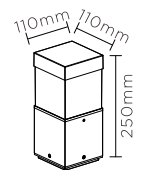

NGLED5663-2