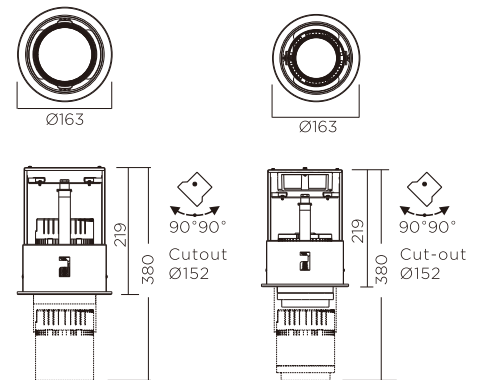

NLED1161N 30W 15°

NLED1162N 50W 40°