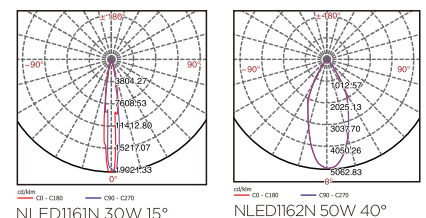

### OPTIONS

- **Light source:** Choice of HP LEDs or COB LED
- **Beam angle:** Choice of 15°, 24°, 30° or 40°

Model	Colour temp.	Lumens	CRI	PF	Beam angle
NLED1161N 30W	3000K/4000K/5700K	1,900 lm	>80	>0.9	15°/30°
NLED1162NA 35W	3000K/4000K	2,200 lm	>80	>0.9	15°/24°/40°
NLED1162N 50W	3000K/4000K	3,200 lm	>80	>0.9	15°/24°/40°