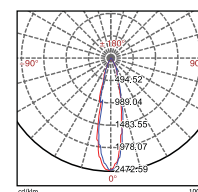

NLED5821B 9W 24°