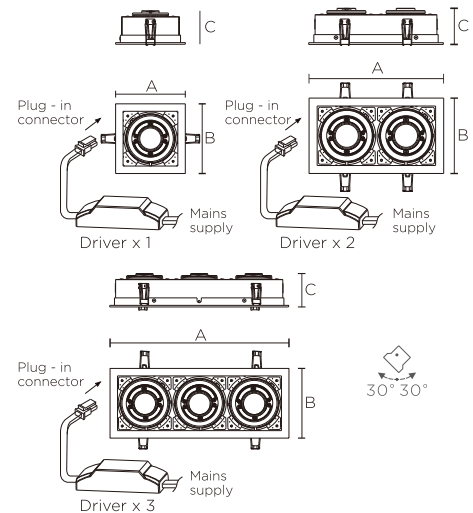

- COB LEDs
- Rated life: 30,000 hours

CONSTRUCTION

- Die-cast aluminium bezel
- Steel housing
- Powder coated finish
- Adjustable angle: horizontal 350°, vertical 30°
- One-head, two-head and three-head designs
- Separate driver for each head included

OPTIONS

- **Beam angle:** Choice of 15° or 24°

Watts	A	B	C	Cut-out
6W	131	131	63	120x120
2x6W	233	131	63	120x223
3x6W	335	131	63	120x325
9W/12W	131	131	78	121x121
2x9W/2x12W	233	131	78	120x223
3x9W/3x12W	235	131	78	120x325
20W	131	131	86	121x121
2x20W	233	131	86	120x223
3x20W	335	131	86	120x325