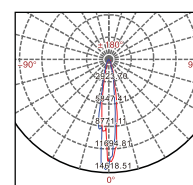

Model	Colour temp.	Lumens	CRI	PF	Beam angle
NLED5831 24W	3000K/3500K/4000K/5700K	2,100 lm	>90	>0.9	15°/24°
NLED5832 2x24W	3000K/3500K/4000K/5700K	3,500 lm	>90	>0.9	15°/24°
NLED5833 3x24W	3000K/3500K/4000K/5700K	5,000 lm	>90	>0.9	15°/24°
NLED5831A 35W	3000K/3500K/4000K/5700K	2,600 lm	>90	>0.9	15°/24°
NLED5832A 2x35W	3000K/3500K/4000K/5700K	5,100 lm	>90	>0.9	15°/24°
NLED5833A 3x35W	3000K/3500K/4000K/5700K	7,600 lm	>90	>0.9	15°/24°

Watts	A	B	C	Cut-out
24W/35W	173	173	128	160x160
2x24W/2x35W	358	173	128	345x160
3x24W/3x35W	489	173	128	475x160

NLED5831 24W 15°