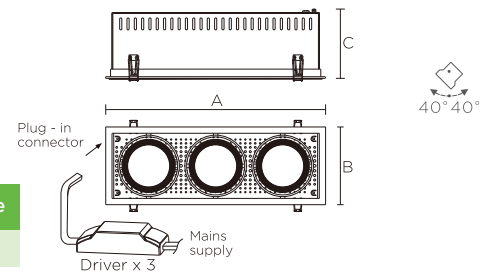

OPTIONS

- Beam angle: Choice of 15°, or 24°

Model	Colour temp.	Lumens	CRI	PF	Beam angle
NLED5831 24W	3000K/3500K/4000K/5700K	2,100 lm	>90	>0.9	15°/24°
NLED5832 2x24W	3000K/3500K/4000K/5700K	3,500 lm	>90	>0.9	15°/24°
NLED5833 3x24W	3000K/3500K/4000K/5700K	5,000 lm	>90	>0.9	15°/24°
NLED5831A 35W	3000K/3500K/4000K/5700K	2,600 lm	>90	>0.9	15°/24°
NLED5832A 2x35W	3000K/3500K/4000K/5700K	5,100 lm	>90	>0.9	15°/24°
NLED5833A 3x35W	3000K/3500K/4000K/5700K	7,600 lm	>90	>0.9	15°/24°

Watts	A	B	C	Cut-out
24W/35W	173	173	128	160x160
2x24W/2x35W	358	173	128	345x160
3x24W/3x35W	489	173	128	475x160