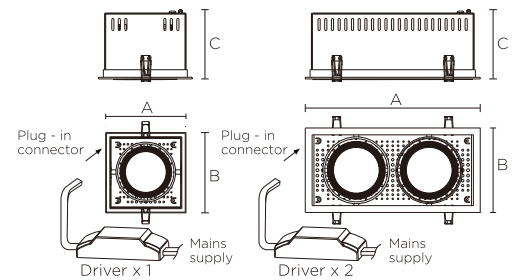

OPTIONS

- Beam angle: Choice of 15°, or 24°

Model	Colour temp.	Lumens	CRI	PF	Beam angle
NLED5831 24W	3000K/3500K/4000K/5700K	2,100 lm	>90	>0.9	15°/24°
NLED5832 2x24W	3000K/3500K/4000K/5700K	3,500 lm	>90	>0.9	15°/24°
NLED5833 3x24W	3000K/3500K/4000K/5700K	5,000 lm	>90	>0.9	15°/24°
NLED5831A 35W	3000K/3500K/4000K/5700K	2,600 lm	>90	>0.9	15°/24°
NLED5832A 2x35W	3000K/3500K/4000K/5700K	5,100 lm	>90	>0.9	15°/24°
NLED5833A 3x35W	3000K/3500K/4000K/5700K	7,600 lm	>90	>0.9	15°/24°

Watts	A	B	C	Cut-out
24W/35W	173	173	128	160x160
2x24W/2x35W	358	173	128	345x160
3x24W/3x35W	489	173	128	475x160