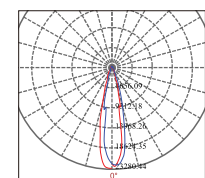

NMTLED5851C 24W 24°