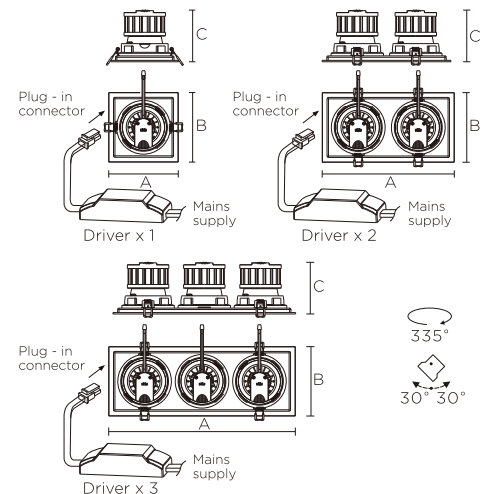

Watts	A	B	C	Cut-out
24W/35W	145	145	110	130x130
2x24W/2x35W	275	145	110	130x260
3x24W/3x35W	390	145	110	130x375

Model	Colour temp.	Lumens	CRI	PF	Beam angle
NMTLED5851C 24W	3000K/3500K/4000K/5700K	2140 lm	>80	>0.95	15°/24°/36°
NMTLED5852C 2x24W	3000K/3500K/4000K/5700K	4270 lm	>80	>0.95	15°/24°/36°
NMTLED5853C 3x24W	3000K/3500K/4000K/5700K	6320 lm	>80	>0.95	15°/24°/36°
NMTLED5851D 35W	3000K/3500K/4000K/5700K	2800 lm	>80	>0.95	15°/24°/36°
NMTLED5852D 2x35W	3000K/3500K/4000K/5700K	5300 lm	>80	>0.95	15°/24°/36°
NMTLED5853D 3x35W	3000K/3500K/4000K/5700K	8370 lm	>80	>0.95	15°/24°/36°