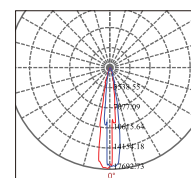

### TECHNICAL DETAILS

- COB LEDs
- Large diameter acrylic lens for precise beam angle and light control
- Choice of two wattages (24W or 35W) per module and 1, 2 or 3 modules per fitting
- Rated life: 30,000 hours

### CONSTRUCTION

- Adjustable angle: horizontal 335°, vertical 30°
- LED module is easily removed and replaced if required for maintenance purposes
- 24W and 35W modules are both the same size, so fittings of different wattages can be mixed in the same installation and retain a uniform appearance
- Separate driver for each head included

### OPTIONS

- **Bezel colour:** Choices of semi white or black
- **Beam angle:** Choices of 15°, 24° or 36°
- **Emergency:** 1.5 hours or 3 hours emergency kit (EM001/002) available. Please refer to the driver section

Watts	A	B	C	Cut-out
24W/35W	145	145	110	130x130
2x24W/2x35W	275	145	110	130x260
3x24W/3x35W	390	145	110	130x375

Model	Colour temp.	Lumens	CRI	PF	Beam angle
NMTLED5851C 24W	3000K/3500K/4000K/5700K	2140 lm	>80	>0.95	15°/24°/36°
NMTLED5852C 2x24W	3000K/3500K/4000K/5700K	4270 lm	>80	>0.95	15°/24°/36°
NMTLED5853C 3x24W	3000K/3500K/4000K/5700K	6320 lm	>80	>0.95	15°/24°/36°
NMTLED5851D 35W	3000K/3500K/4000K/5700K	2800 lm	>80	>0.95	15°/24°/36°
NMTLED5852D 2x35W	3000K/3500K/4000K/5700K	5300 lm	>80	>0.95	15°/24°/36°
NMTLED5853D 3x35W	3000K/3500K/4000K/5700K	8370 lm	>80	>0.95	15°/24°/36°