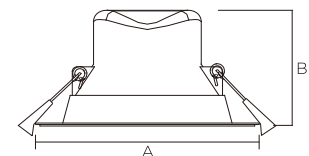

NLED951*E			
Watts	A	B	Cut-out
5W/7W	Ø92	64	Ø68-80
8W/10W	Ø113	73	Ø90-102
12W/14W	Ø145	75	Ø120-130
14W/17W	Ø174	79	Ø145-155
20W/25W	Ø244	95	Ø195-210