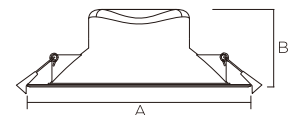

OPTIONS

- Choice of 3000K, 4000K or 5700K colour temperatures

NLED950*E			
Watts	A	B	Cut-out
5W/7W	Ø95	58	Ø68-80
8W/10W	Ø113	59	Ø90-102
12W/14W	Ø145	66	Ø120-130
14W/17W	Ø174	69	Ø145-155
20W/25W	Ø244	85	Ø195-210