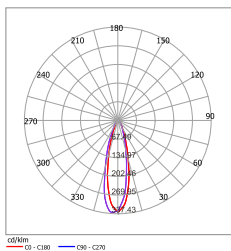

OPTIONS

- **Driver:** Choice of separate DC 24V IP65 driver (separate driver not included)

Warning

- Must be installed underwater to prevent over-heating

NSLED4310

Model	LED Chip	Watts	Colour temp.	Lumens	CRI	Beam angle
NSLED4310	1x3W	3W	3000K	139 lm	>80	30°
NSLED4310	1x3W	3W	6000K	174 lm	>80	30°
NSLED4310	1x3W	3.5W	RGB	/	>80	15°