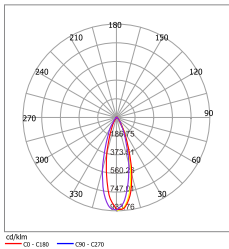

- Grade 316 stainless steel housing and satin finish bezel
- EPDM gasket
- 9mm tempered glass
- PVC mounting sleeve
- LED driver not included

**OPTIONS**

- **Beam angle:** Choice of 30 degree symmetric or elliptical asymmetric
- **Driver:** Choice of separate DC 24V IP65 driver (separate driver not included)

**Warning**

- Must be installed underwater to prevent over-heating

NSLED4315 30°

NSLED4315 50°/35°

Model	LED Chip	Watts	Colour temp.	Lumens	CRI	Beam angle
NSLED4315	6x2W	12.5W	3000K	530 lm	>80	30°
NSLED4315	6x2W	12.5W	6000K	610 lm	>80	30°
NSLED4315	6x2W	12.5W	3000K	525 lm	>80	50°/35°
NSLED4315	6x2W	12.5W	6000K	610 lm	>80	50°/35°