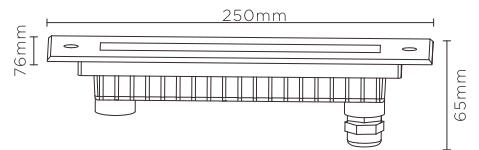

- Grade 316 stainless steel housing and satin finish bezel
- EPDM gasket
- 9mm tempered glass
- PVC mounting sleeve
- LED driver not included

**OPTIONS**

- **Beam angle:** Choice of 30 degree symmetric or elliptical asymmetric
- **Driver:** Choice of separate DC 24V IP65 driver (separate driver not included)

**Warning**

- Must be installed underwater to prevent over-heating

NSLED4315 30°

NSLED4315 50°/35°

Model	LED Chip	Watts	Colour temp.	Lumens	CRI	Beam angle
NSLED4315	6x2W	12.5W	3000K	530 lm	>80	30°
NSLED4315	6x2W	12.5W	6000K	610 lm	>80	30°
NSLED4315	6x2W	12.5W	3000K	525 lm	>80	50°/35°
NSLED4315	6x2W	12.5W	6000K	610 lm	>80	50°/35°