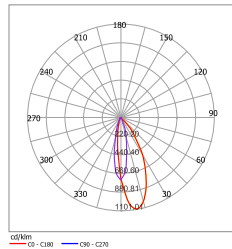

- Grade 316 stainless steel housing and satin finish bezel
- EPDM gasket
- 9mm tempered glass
- PVC mounting sleeve
- LED driver not included

**OPTIONS**

- **Beam angle:** Choice of 30 degree symmetric or elliptical asymmetric
- **Driver:** Choice of separate DC 24V IP65 driver (separate driver not included)

**Warning**

- Must be installed underwater to prevent over-heating

NSLED4315 30°

NSLED4315 50°/35°

Model	LED Chip	Watts	Colour temp.	Lumens	CRI	Beam angle
NSLED4315	6x2W	12.5W	3000K	530 lm	>80	30°
NSLED4315	6x2W	12.5W	6000K	610 lm	>80	30°
NSLED4315	6x2W	12.5W	3000K	525 lm	>80	50°/35°
NSLED4315	6x2W	12.5W	6000K	610 lm	>80	50°/35°