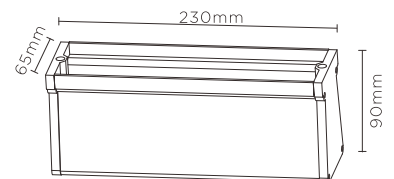

Model	LED Chip	Watts	Colour temp.	Lumens	CRI	Beam angle
NSLED4315	6x2W	12.5W	3000K	530 lm	>80	30°
NSLED4315	6x2W	12.5W	6000K	610 lm	>80	30°
NSLED4315	6x2W	12.5W	3000K	525 lm	>80	50°/35°
NSLED4315	6x2W	12.5W	6000K	610 lm	>80	50°/35°