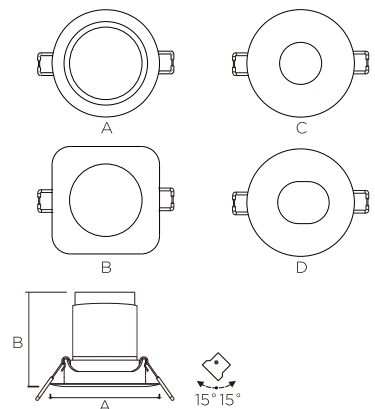

CONSTRUCTION

- Polycarbonate body and bezel
- Vacuum metalized reflector
- Adjustable angle 15°
- Integrated driver

OPTIONS

- **Bezel:** Choice of four bezels, as illustrated use suffix A, B, C, D for four different shapes when ordering

Watts	A	B	Cut-out
3W/5W(A/B)	95	66	Ø75
7W/9W(A/B)	118	82	Ø95
3W/5W(C/D)	Ø95	76	Ø75
7W/9W(C/D)	Ø115	95	Ø95

Model	Colour temp.	Lumens	CRI	PF
NSPLED1233A/B/C/D 3W	3000K/4000K/5700K	200 lm	>90	>0.5
NSPLED1235A/B/C/D 5W	3000K/4000K/5700K	320 lm	>90	>0.5
NSPLED1237A/B/C/D 7W	3000K/4000K/5700K	550 lm	>90	>0.9
NSPLED1239A/B/C/D 9W	3000K/4000K/5700K	700 lm	>90	>0.9