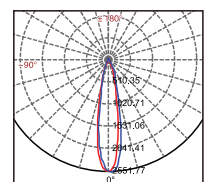

NSPLED1239C 9W 24°