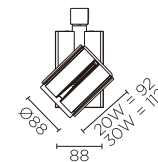

SLED332Q (Class II)
(Recessed mounted)

APPLICATIONS

- Retail stores
- Showrooms
- Museums & galleries
- Bars & restaurants

TECHNICAL DETAILS

- COB LED
- Rated life: 30,000 hours

CONSTRUCTION

- Adjustable angle: horizontal 350°, vertical 90°
- Die-cast aluminium housing, powder coated
- Built-in constant current driver included
- For single circuit NVC track, surface and recessed installations

OPTIONS

- **Colour:** Choice of black or semi-white
- **Beam angle:** Choice of 15°, 24° or 36°
- NVC track and accessories, see page 84 and 85

TLED332C

TLED332D

SLED332

TLED332Z

SLED332Q

Model	Colour temp.	Lumens	CRI	PF	Beam angle
NTLED332D 20W	3000K/4000K/5700K	1,100 lm	>90	>0.9	15°/24°/38°
NTLED332D 30W	3000K/4000K/5700K	1,650 lm	>90	>0.9	15°/24°/38°
NTLED332Z 20W	3000K/4000K/5700K	1,100 lm	>90	>0.9	15°/24°/38°
NTLED332Z 30W	3000K/4000K/5700K	1,650 lm	>90	>0.9	15°/24°/38°
NTLED332C 20W	3000K/4000K/5700K	1,100 lm	>90	>0.9	15°/24°/38°
NTLED332C 30W	3000K/4000K/5700K	1,650 lm	>90	>0.9	15°/24°/38°
SLED332Q 20W	3000K/4000K/5700K	1,100 lm	>90	>0.9	15°/24°/38°
SLED332Q 30W	3000K/4000K/5700K	1,650 lm	>90	>0.9	15°/24°/38°
SLED332 20W	3000K/4000K/5700K	1,100 lm	>90	>0.9	15°/24°/38°
SLED332 30W	3000K/4000K/5700K	1,650 lm	>90	>0.9	15°/24°/38°