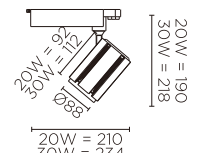

NTLED332 series

Versatile LED spotlights for a wide range of installation conditions

APPLICATIONS

- Retail stores
- Showrooms
- Museums & galleries
- Bars & restaurants

TECHNICAL DETAILS

- COB LED
- Rated life: 30,000 hours

CONSTRUCTION

- Adjustable angle: horizontal 350°, vertical 90°
- Die-cast aluminium housing, powder coated
- Built-in constant current driver included
- For single circuit NVC track, surface and recessed installations

OPTIONS

- **Colour:** Choice of black or semi-white
- **Beam angle:** Choice of 15°, 24° or 36°
- NVC track and accessories, see page 84 and 85

TLED332D

Model	Colour temp.	Lumens	CRI	PF	Beam angle
NTLED332D 20W	3000K/4000K/5700K	1,100 lm	>90	>0.9	15°/24°/38°
NTLED332D 30W	3000K/4000K/5700K	1,650 lm	>90	>0.9	15°/24°/38°
NTLED332Z 20W	3000K/4000K/5700K	1,100 lm	>90	>0.9	15°/24°/38°
NTLED332Z 30W	3000K/4000K/5700K	1,650 lm	>90	>0.9	15°/24°/38°
NTLED332C 20W	3000K/4000K/5700K	1,100 lm	>90	>0.9	15°/24°/38°
NTLED332C 30W	3000K/4000K/5700K	1,650 lm	>90	>0.9	15°/24°/38°
SLED332Q 20W	3000K/4000K/5700K	1,100 lm	>90	>0.9	15°/24°/38°
SLED332Q 30W	3000K/4000K/5700K	1,650 lm	>90	>0.9	15°/24°/38°
SLED332 20W	3000K/4000K/5700K	1,100 lm	>90	>0.9	15°/24°/38°
SLED332 30W	3000K/4000K/5700K	1,650 lm	>90	>0.9	15°/24°/38°