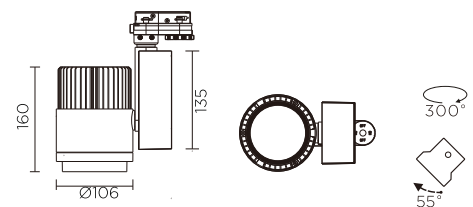

- COB LED
- Rated life: 30,000 hours

CONSTRUCTION

- Die-cast aluminium housing
- Powder coated surface treatment
- Built-in constant current driver included
- 24° or 38° beam angle available
- For single circuit NVC track or three circuit NVC track

OPTIONS

- **Colour:** Choice of white, black or white+black
- **Wire:** Choice of single circuit track or three circuit track
- NVC track and accessories, see page 84 and 85

Model	Colour temp.	Lumens	CRI	PF	Beam angle
NTRLED306P 35W	2700K/3000K/4000K/5000K	3,450 lm	>80	>0.9	24°/38°
NTRLED306P 45W	2700K/3000K/4000K/5000K	4,450 lm	>80	>0.9	24°/38°