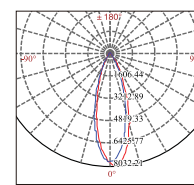

OPTIONS

- **Colour:** Choice of white, black or white+black
- **Wire:** Choice of single circuit track or three circuit track
- NVC track and accessories, see page 84 and 85

Model	Colour temp.	Lumens	CRI	PF	Beam angle
NTRLED306P 35W	2700K/3000K/4000K/5000K	3,450 lm	>80	>0.9	24°/38°
NTRLED306P 45W	2700K/3000K/4000K/5000K	4,450 lm	>80	>0.9	24°/38°