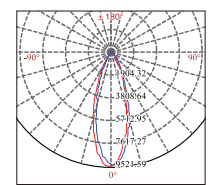

NTRLED306P 45W 35°