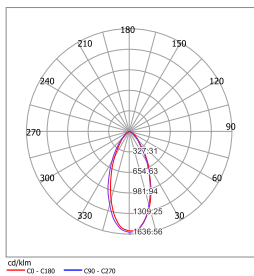

OPTIONS

- **Driver:** Choice of separate DC 24V IP65 driver (separate driver not included)

Warning

- Must be installed underwater to prevent over-heating

NUWLED4330 18W 45°

NUWLED4330 36W 15°

Model	Watts	Colour temp.	Lumens	CRI	Beam angle
NUWLED4330 6W	6W	3000K	540 lm	>80	15°/20°/30°/45°
NUWLED4330 6W	6W	6000K	570 lm	>80	15°/20°/30°/45°
NUWLED4330 10W	10W	RGB	/	>80	15°/20°/30°/45°
NUWLED4330 18W	18W	3000K	1,500 lm	>80	15°/20°/30°/45°
NUWLED4330 18W	18W	6000K	1,700 lm	>80	15°/20°/30°/45°
NUWLED4330 22W	22W	RGB	/	>80	15°/20°/30°/45°
NUWLED4330 36W	36W	3000K	2,670 lm	>80	15°/20°/30°/45°
NUWLED4330 36W	36W	6000K	3,050 lm	>80	15°/20°/30°/45°
NUWLED4330 36W	36W	RGB	/	>80	15°/20°/30°/45°