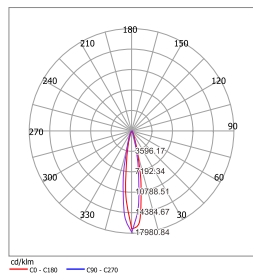

OPTIONS

- **Driver:** Choice of separate DC 24V IP65 driver (separate driver not included)

Warning

- Must be installed underwater to prevent over-heating

NUWLED4330 18W 45°

NUWLED4330 36W 15°

Model	Watts	Colour temp.	Lumens	CRI	Beam angle
NUWLED4330 6W	6W	3000K	540 lm	>80	15°/20°/30°/45°
NUWLED4330 6W	6W	6000K	570 lm	>80	15°/20°/30°/45°
NUWLED4330 10W	10W	RGB	/	>80	15°/20°/30°/45°
NUWLED4330 18W	18W	3000K	1,500 lm	>80	15°/20°/30°/45°
NUWLED4330 18W	18W	6000K	1,700 lm	>80	15°/20°/30°/45°
NUWLED4330 22W	22W	RGB	/	>80	15°/20°/30°/45°
NUWLED4330 36W	36W	3000K	2,670 lm	>80	15°/20°/30°/45°
NUWLED4330 36W	36W	6000K	3,050 lm	>80	15°/20°/30°/45°
NUWLED4330 36W	36W	RGB	/	>80	15°/20°/30°/45°