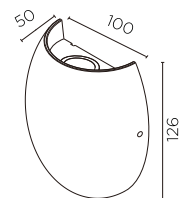

**CONSTRUCTION**

- Aluminium housing
- White or black powder coated finish
- Built-in driver included

**OPTIONS**

- **IP rate:** Choice of IP20 or IP54

NWLED1001

NWLED1002

Model	Colour temp.	Lumens	CRI	IP
NWLED1001 6W	3000K	440 lm	>80	20/54
NWLED1002 6W	3000K	440 lm	>80	20/54