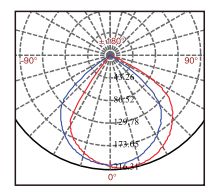

NWLED1002 6W