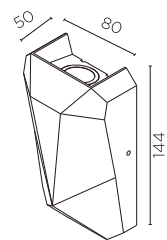

OPTIONS

- **IP rate:** Choice of IP20 or IP54

NWLED1001