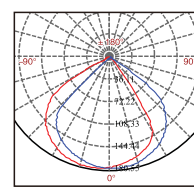

**CONSTRUCTION**

- Aluminium housing
- White or black powder coated finish
- Built-in driver included

**OPTIONS**

- **IP rate:** Choice of IP20 or IP54

NWLED1001

NWLED1002

Model	Colour temp.	Lumens	CRI	IP
NWLED1001 6W	3000K	440 lm	>80	20/54
NWLED1002 6W	3000K	440 lm	>80	20/54