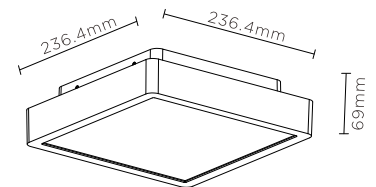

NCLED5771 NCLED5772

APPLICATIONS

- Porches + entrances
- Corridors
- Under-canopy lighting

CONSTRUCTION

- Die-cast aluminium housing
- Clear glass cover
- LED driver included
- Choice of three finishes:
  - •Black (similar to RAL 7021)
  - •Dark grey (similar to RAL 7037)
  - •Light grey (similar to RAL 7023)

TECHNICAL DETAILS

- CREE LEDs
- Rated life: 30,000 hours

NCLED5771

Model	Watts	Colour temp.	Lumens	CRI
NCLED5771	18W	3000K/4000K/6000K	800 lm	>80
NCLED5772	19W	3000K/4000K/6000K	840 lm	>80