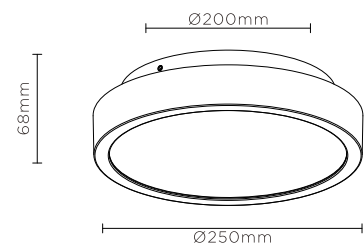

### TECHNICAL DETAILS

- CREE LEDs
- Rated life: 30,000 hours

NCLED5771

NCLED5772

NCLED5771

NCLED5772

| Model     | Watts | Colour temp.      | Lumens | CRI |
|-----------|-------|-------------------|--------|-----|
| NCLED5771 | 18W   | 3000K/4000K/6000K | 800 lm | >80 |
| NCLED5772 | 19W   | 3000K/4000K/6000K | 840 lm | >80 |