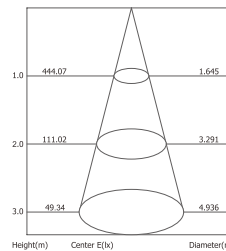

### TECHNICAL DETAILS

- CREE LEDs
- Rated life: 30,000 hours

NCLED5771

NCLED5772

NCLED5771

NCLED5772

| Model     | Watts | Colour temp.      | Lumens | CRI |
|-----------|-------|-------------------|--------|-----|
| NCLED5771 | 18W   | 3000K/4000K/6000K | 800 lm | >80 |
| NCLED5772 | 19W   | 3000K/4000K/6000K | 840 lm | >80 |