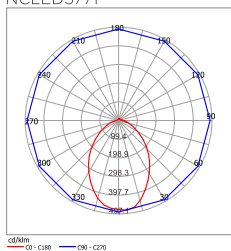

### TECHNICAL DETAILS

- CREE LEDs
- Rated life: 30,000 hours

NCLED5771

NCLED5772

NCLED5771

NCLED5772

| Model     | Watts | Colour temp.      | Lumens | CRI |
|-----------|-------|-------------------|--------|-----|
| NCLED5771 | 18W   | 3000K/4000K/6000K | 800 lm | >80 |
| NCLED5772 | 19W   | 3000K/4000K/6000K | 840 lm | >80 |