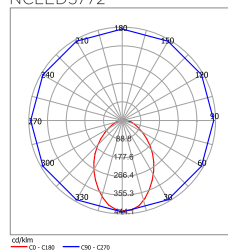

### TECHNICAL DETAILS

- CREE LEDs
- Rated life: 30,000 hours

NCLED5771

NCLED5772

NCLED5771

NCLED5772

| Model     | Watts | Colour temp.      | Lumens | CRI |
|-----------|-------|-------------------|--------|-----|
| NCLED5771 | 18W   | 3000K/4000K/6000K | 800 lm | >80 |
| NCLED5772 | 19W   | 3000K/4000K/6000K | 840 lm | >80 |