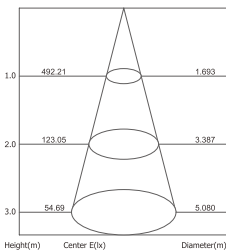

### TECHNICAL DETAILS

- CREE LEDs
- Rated life: 30,000 hours

NCLED5771

NCLED5772

NCLED5771

NCLED5772

| Model     | Watts | Colour temp.      | Lumens | CRI |
|-----------|-------|-------------------|--------|-----|
| NCLED5771 | 18W   | 3000K/4000K/6000K | 800 lm | >80 |
| NCLED5772 | 19W   | 3000K/4000K/6000K | 840 lm | >80 |