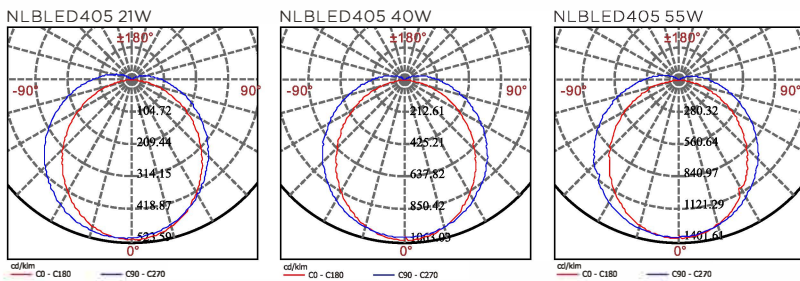

TECHNICAL DETAILS

- SMD LEDs
- Rated life: 30,000 hours

Model	Watts	Colour temp.	Lumens	CRI
NLBLED405 21W	21W	3000K/4000K/6500K	1,800 lm	>70
NLBLED405 40W	40W	3000K/4000K/6500K	3,600 lm	>70
NLBLED405 55W	55W	3000K/4000K/6500K	4,800 lm	>70