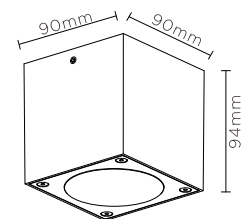

TECHNICAL DETAILS

- CREE LEDs
- Rated life: 30,000 hours

NLEDM934/R

Model	Watts	Colour temp.	Lumens	CRI
NLEDM934	7.5W	3000K/4000K/6000K	550 lm	>80
NLEDM934R	7.5W	3000K/4000K/6000K	550 lm	>80

NLEDM934

NLEDM934R