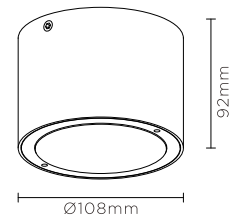

NLEDM934

NLEDM934

NLEDM934R

APPLICATIONS

- Porches + entrances
- Corridors
- Under-canopy lighting

CONSTRUCTION

- Die-cast aluminium housing
- Clear glass cover
- LED driver included
- Choice of three finishes:
 - Black (similar to RAL 7021)
 - Dark grey (similar to RAL 7037)
 - Light grey (similar to RAL 7023)

TECHNICAL DETAILS

- CREE LEDs
- Rated life: 30,000 hours

NLEDM934/R

Model	Watts	Colour temp.	Lumens	CRI
NLEDM934	7.5W	3000K/4000K/6000K	550 lm	>80
NLEDM934R	7.5W	3000K/4000K/6000K	550 lm	>80

NLEDM934

NLEDM934R