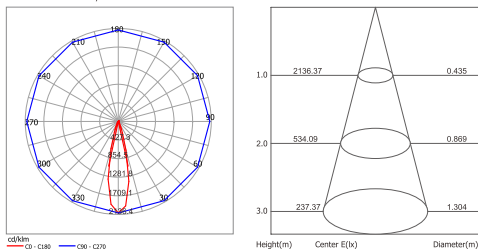

TECHNICAL DETAILS

- CREE LEDs
- Rated life: 30,000 hours

NLEDM934/R

Model	Watts	Colour temp.	Lumens	CRI
NLEDM934	7.5W	3000K/4000K/6000K	550 lm	>80
NLEDM934R	7.5W	3000K/4000K/6000K	550 lm	>80

NLEDM934

NLEDM934R