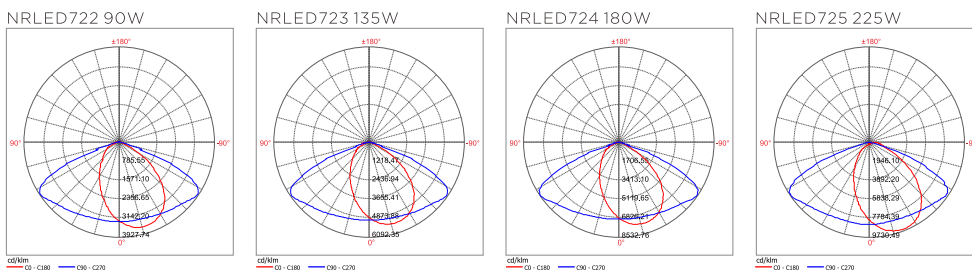

TECHNICAL DETAILS

- LUMILEDS LEDs
- Rated life: 30,000 hours

CONSTRUCTION

- Die-cast aluminium housing
- Modular design
- PC lens
- 10KA SPD
- LED driver included
- Weight and Windage:
 - 90W, 8.5kg, 0.17m²
 - 135W, 9.2kg, 0.20m²
 - 180W, 10kg, 0.23m²
 - 225W, 11kg, 0.26m²

Model	Watts	Colour temp.	Lumens	CRI
NRLED722 90W	90W	3000K/4000K	9860 lm	>70
NRLED723 135W	135W	3000K/4000K	15260 lm	>70
NRLED724 180W	180W	3000K/4000K	20880 lm	>70
NRLED725 225W	225W	3000K/4000K	25480 lm	>70