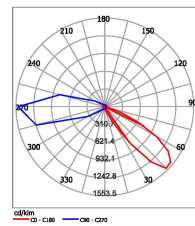

TECHNICAL DETAILS

- CREE LEDs
- Rated life: 30,000 hours

NWLED5561

NWLED5562

NWLED5563

Model	Watts	Colour temp.	Lumens	CRI
NWLED5561	3.5W	3000K/6000K	169 lm	>80
NWLED5562	5W	3000K/6000K	327 lm	>80
NWLED5563	7.5W	3000K/6000K	529 lm	>80