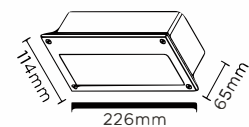

NWLED556 series

APPLICATIONS

- Outdoor stairs
- Corridors
- Wall decorations

CONSTRUCTION

- Die-cast aluminium housing
- Clear glass lenses
- LED driver included
- Supply with 3x1.0mm² wire
- Choice of three finishes:
  - Black (similar to RAL 7021)
  - Dark grey (similar to RAL 7037)
  - Light grey (similar to RAL 7023)

TECHNICAL DETAILS

- CREE LEDs
- Rated life: 30,000 hours

Model	Watts	Colour temp.	Lumens	CRI
NWLED5561	3.5W	3000K/6000K	169 lm	>80
NWLED5562	5W	3000K/6000K	327 lm	>80
NWLED5563	7.5W	3000K/6000K	529 lm	>80

NWLED5561

NWLED5563