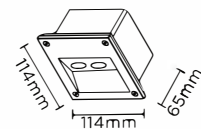

Model	Watts	Colour temp.	Lumens	CRI
NWLED5561	3.5W	3000K/6000K	169 lm	>80
NWLED5562	5W	3000K/6000K	327 lm	>80
NWLED5563	7.5W	3000K/6000K	529 lm	>80

NWLED5561