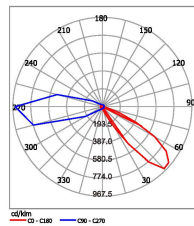

NWLED556 series

NWLED5561

NWLED5563

NWLED5562

APPLICATIONS

- Outdoor stairs
- Corridors
- Wall decorations

CONSTRUCTION

- Die-cast aluminium housing
- Clear glass lenses
- LED driver included
- Supply with 3x1.0mm² wire
- Choice of three finishes:
 - Black (similar to RAL 7021)
 - Dark grey (similar to RAL 7037)
 - Light grey (similar to RAL 7023)

TECHNICAL DETAILS

- CREE LEDs
- Rated life: 30,000 hours

NWLED5561

NWLED5562

NWLED5563

Model	Watts	Colour temp.	Lumens	CRI
NWLED5561	3.5W	3000K/6000K	169 lm	>80
NWLED5562	5W	3000K/6000K	327 lm	>80
NWLED5563	7.5W	3000K/6000K	529 lm	>80