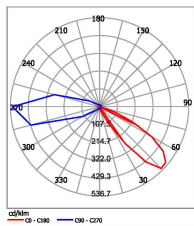

NWLED556 series

NWLED5561

NWLED5563

NWLED5562

APPLICATIONS

- Outdoor stairs
- Corridors
- Wall decorations

CONSTRUCTION

- Die-cast aluminium housing
- Clear glass lenses
- LED driver included
- Supply with 3x1.0mm² wire
- Choice of three finishes:
 - Black (similar to RAL 7021)
 - Dark grey (similar to RAL 7037)
 - Light grey (similar to RAL 7023)

TECHNICAL DETAILS

- CREE LEDs
- Rated life: 30,000 hours

NWLED5561

NWLED5562

NWLED5563

Model	Watts	Colour temp.	Lumens	CRI
NWLED5561	3.5W	3000K/6000K	169 lm	>80
NWLED5562	5W	3000K/6000K	327 lm	>80
NWLED5563	7.5W	3000K/6000K	529 lm	>80