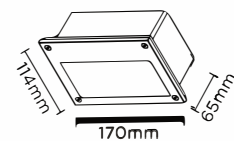

NWLED556 series

APPLICATIONS

- Outdoor stairs
- Corridors
- Wall decorations

CONSTRUCTION

- Die-cast aluminium housing
- Clear glass lenses
- LED driver included
- Supply with 3x1.0mm² wire
- Choice of three finishes:
  - Black (similar to RAL 7021)
  - Dark grey (similar to RAL 7037)
  - Light grey (similar to RAL 7023)

TECHNICAL DETAILS

- CREE LEDs
- Rated life: 30,000 hours

Model	Watts	Colour temp.	Lumens	CRI
NWLED5561	3.5W	3000K/6000K	169 lm	>80
NWLED5562	5W	3000K/6000K	327 lm	>80
NWLED5563	7.5W	3000K/6000K	529 lm	>80

NWLED5561

NWLED5562