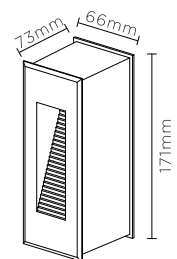

NWLED5566

APPLICATIONS

- Outdoor stairs
- Corridors
- Wall decoration

CONSTRUCTION

- Die-cast aluminium housing
- Clear glass lenses
- LED driver included
- Supply with 3x1.0mm² wire
- Choice of three finishes:
  - •Black (similar to RAL 7021)
  - •Dark grey (similar to RAL 7037)
  - •Light grey (similar to RAL 7023)

TECHNICAL DETAILS

- CREE LED
- Rated life: 30,000 hours

Model	Watts	Colour temp.	Lumens	CRI
NWLED5566	4W	3000K	59 lm	>80
NWLED5566	4W	6000K	65 lm	>80

NWLED5566