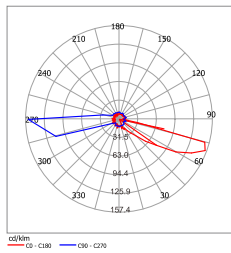

NWLED5566

APPLICATIONS

- Outdoor stairs
- Corridors
- Wall decoration

CONSTRUCTION

- Die-cast aluminium housing
- Clear glass lenses
- LED driver included
- Supply with 3x1.0mm² wire
- Choice of three finishes:
 - Black (similar to RAL 7021)
 - Dark grey (similar to RAL 7037)
 - Light grey (similar to RAL 7023)

TECHNICAL DETAILS

- CREE LED
- Rated life: 30,000 hours

NWLED5566

Model	Watts	Colour temp.	Lumens	CRI
NWLED5566	4W	3000K	59 lm	>80
NWLED5566	4W	6000K	65 lm	>80

NWLED5566