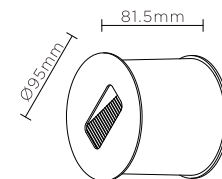

NWLED5571A NWLED5572A

NWLED5571A

NWLED5572A

APPLICATIONS

- Outdoor stairs
- Corridors
- Wall decoration

CONSTRUCTION

- Die-cast aluminium housing
- 304 stainless steel front cover
- LED driver included
- Supply with 3x1.0mm² wire
- Choice of three finishes:
 - Black (similar to RAL 7021)
 - Dark grey (similar to RAL 7037)
 - Light grey (similar to RAL 7023)

TECHNICAL DETAILS

- CREE LEDs
- Rated life: 30,000 hours

NWLED5571A/2A

Model	Watts	Colour temp.	Lumens	CRI
NWLED5571A	4W	3000K	54 lm	>80
NWLED5571A	4W	6000K	59 lm	>80
NWLED5572A	4W	3000K	54 lm	>80
NWLED5572A	4W	6000K	59 lm	>80