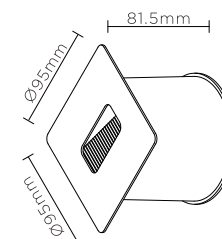

NWLED5572A