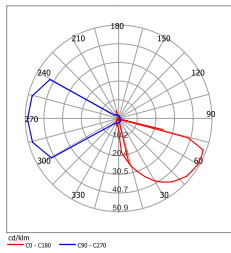

NWLED5571A NWLED5572A

NWLED5571A

NWLED5572A

APPLICATIONS

- Outdoor stairs
- Corridors
- Wall decoration

CONSTRUCTION

- Die-cast aluminium housing
- 304 stainless steel front cover
- LED driver included
- Supply with 3x1.0mm² wire
- Choice of three finishes:
 - Black (similar to RAL 7021)
 - Dark grey (similar to RAL 7037)
 - Light grey (similar to RAL 7023)

TECHNICAL DETAILS

- CREE LEDs
- Rated life: 30,000 hours

NWLED5571A/2A

Model	Watts	Colour temp.	Lumens	CRI
NWLED5571A	4W	3000K	54 lm	>80
NWLED5571A	4W	6000K	59 lm	>80
NWLED5572A	4W	3000K	54 lm	>80
NWLED5572A	4W	6000K	59 lm	>80